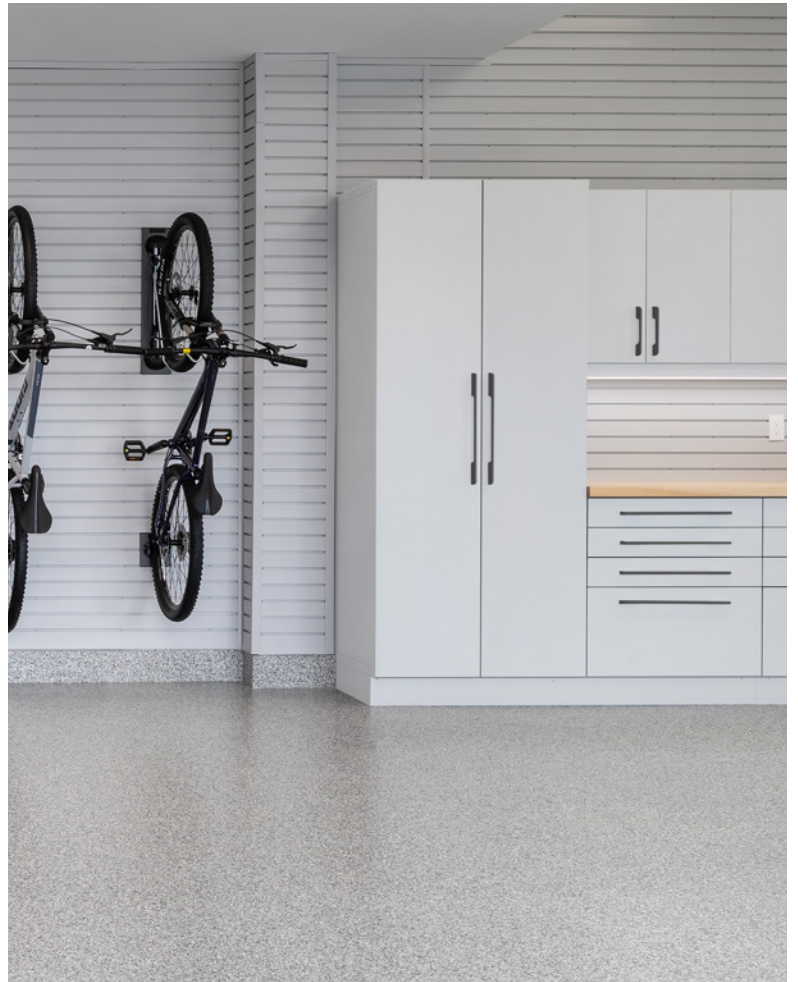

LED LIGHTS INTEGRATED WITH UNDER-MOUNTED PLUGS

SOFT CLOSE 200 LB SLIDES

PISTON-HINGED LIFT-UP SMART TV DOOR

Includes Samsung The Frame smart tv

SINK INTEGRATION

BUTCHER BLOCK COUNTERTOP

SANDEX STAINLESS STEEL COUNTERTOPS & BACKSPASHES

SPECIFICATIONS

Type	Custom
Design	Modern, sleek, luxurious
Material	Engineered with 18-gauge steel, with a protective rust-resistant coating
Construction	Mechanically fastened with stainless steel hardware
Doors	Frameless overlay doors, structurally reinforced with no visible rivets and insulated for sound dampening
Shelves	Easily adjustable and removable, mechanically secured, highly versatile & structurally rigid
Cabinet Shell	Reinforced double-walled construction
Paint	Double bonded, highly durable powder-coated finish
Finish	Matte sandtex texture, metallic Sandtex texture
Color Options	8 core colors 4 premium colors (plus custom colors)
Handles	Cast designer handles with brushed aluminum or anodized black finish
Drawer Slides	Soft close premium slide with a 200 lbs capacity
Door Hinges	Soft close European hinges with case nickel-plated rigid assembly
Door Closure	Soft close with magnetic closure
Countertop	New beautiful aesthetic. Stainless steel, scratch-resistant, Sandtex textured finish 1.75-inch thickness Optional: 304 Milled Stainless Steel or Butcher Block
Feet	Full base integrated with adjustable non-marking levelers
Configuration	High flexibility with extensive combinations to match your garage footprint and desired look
Depths Available	14" uppers / 18" & 24" lowers
Specialty Options	Sinks, lightbars, valance lighting, backsplashes, piston-hinged lift-up smart TV door (Includes Samsung The Frame Smart TV)
Lighting	LED brightness calibrated for task lighting, LED 4000-5000K temperature, USB A/C port GFI receptacle