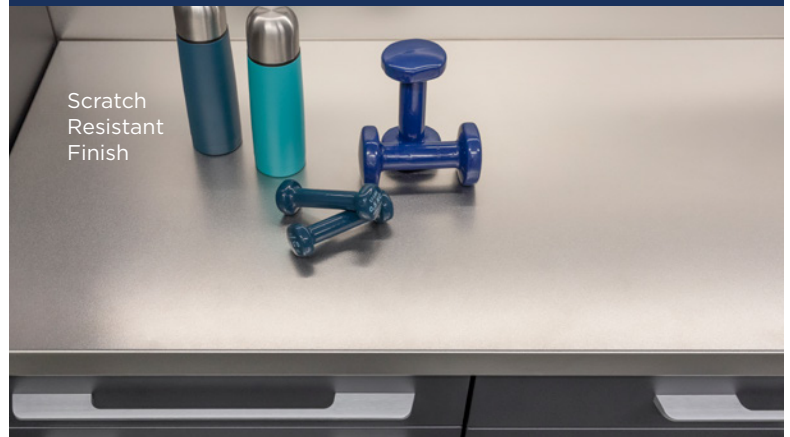

LED LIGHTS INTEGRATED WITH UNDER-MOUNTED PLUGS

SOFT CLOSE 200 LB SLIDES

PISTON-HINGED LIFT-UP SMART TV DOOR

Includes Samsung The Frame smart tv

SINK INTEGRATION

BUTCHER BLOCK COUNTERTOP

SANDEX STAINLESS STEEL COUNTERTOPS & BACKSPASHES

SPECIFICATIONS

Type	Custom
Design	Modern, sleek, luxurious
Material	Engineered with 18-gauge steel, with a protective rust-resistant coating
Construction	Mechanically fastened with stainless steel hardware
Doors	Frameless overlay doors, structurally reinforced with no visible rivets and insulated for sound dampening
Shelves	Easily adjustable and removable, mechanically secured, highly versatile & structurally rigid
Cabinet Shell	Reinforced double-walled construction
Paint	Double bonded, highly durable powder-coated finish
Finish	Matte sandtex texture, metallic Sandtex texture
Color Options	8 core colors 4 premium colors (plus custom colors)
Handles	Cast designer handles with brushed aluminum or anodized black finish
Drawer Slides	Soft close premium slide with a 200 lbs capacity
Door Hinges	Soft close European hinges with case nickel-plated rigid assembly
Door Closure	Soft close with magnetic closure
Countertop	New beautiful aesthetic. Stainless steel, scratch-resistant, Sandtex textured finish 1.75-inch thickness Optional: 304 Milled Stainless Steel or Butcher Block
Feet	Full base integrated with adjustable non-marking levelers
Configuration	High flexibility with extensive combinations to match your garage footprint and desired look
Depths Available	14" uppers / 18" & 24" lowers
Specialty Options	Sinks, lightbars, valance lighting, backsplashes, piston-hinged lift-up smart TV door (Includes Samsung The Frame Smart TV)
Lighting	LED brightness calibrated for task lighting, LED 4000-5000K temperature, USB A/C port GFI receptacle