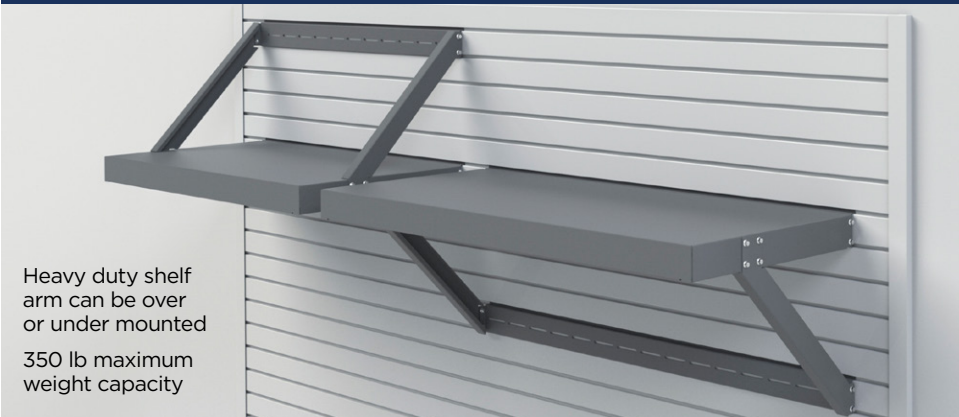

Heavy-Duty Storage Solutions

Our specialty storage racks provide heavy-duty storage solutions for large and heavy items, such as golf bags, firewood, and tires. For bigger items that need to be readily accessible, we have open shelving solutions that are wall-mounted and free standing. Our overhead storage racks are the best way to organize and store bulky seasonal items that need to be kept in the garage.

storage for seasonal items

FOLDAWAY WORKBENCH

OVERHEAD RACKS

HEAVY DUTY SHELF — 36" or 46" wide

Heavy duty shelf arm can be over or under mounted
350 lb maximum weight capacity

VENTILATED STEEL SHELVING

industrial strength wire shelves can be mounted to slatwall, wall studs or concrete.

GOLF RACK WITH SHOE SHELF

22" SQUEEGEE

Hard-Working Storage Solutions

The foldaway workbench is perfect for the garage where space is at a premium. For homes with a water connection in the garage, we have the highest quality rust-proof aluminum alloy construction hose reels and garden hoses on the market. Ask your design consultant for additional recommendations.

HORIZONTAL BIKE HOOK

VERTICAL BIKE HOOK

TIRE RACK — 46" or 52" wide

350 lb maximum weight capacity

4-FOOT LED LIGHT

High output energy efficient light

GL Specialty Organizers only available at select locations.