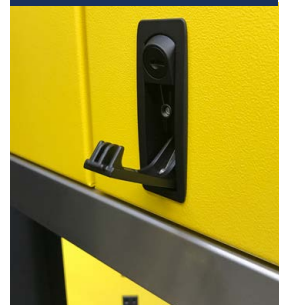

GL RALLY CABINETS

**industrial look
bolted
construction
double wall doors**

Custom Garage Storage and Heavy-Duty Workspace

Our GL Rally cabinetry is constructed from thick, 16-gauge steel, with rigid double wall doors and cabinets. The rugged, industrial design, and workshop-friendly features of this cabinetry system are perfect for garage workspaces that need to accommodate heavy-duty use.

16 GAUGE STEEL AND TEXTURED FINISHES

BOLTED CONSTRUCTION

9 POWDER COATED COLOR OPTIONS

SPECIFICATIONS

Type	Semi-Custom
Design	Automotive
Material	16-gauge steel
Construction	Bolted construction
Doors	Double wall
Cabinet Shell	Single wall
Paint	Powder-coated
Finish	Textured gloss
Color Options	9 (plus custom colors)
Handles	Trigger latch
Drawer Slides	Ball bearing, 125 lb slides
Door Hinges	Full-length stainless steel
Door Closure	Latch
Locks	Yes - optional
Countertop	Stainless steel, galvanized steel, powder-coated steel
Feet	Adjustable, 6" toe kick
Configuration	Medium flexibility
Availability	4-6 weeks
Specialty Options	<ul style="list-style-type: none"> Closet rod Sink units Valance lighting Power bars with USB charging Backsplash Drawer liners Kick plate

125 LB BALL BEARING SLIDES

STAINLESS STEEL COUNTER TOPS

BUILT-IN PLUGS

ADJUSTABLE LEVELERS

LOCKING LATCH

6" TOE KICK

COLORS

ORANGE	BLUE	RED
YELLOW	BLACK	WHITE
GREEN	COPPER VEIN	SILVER VEIN