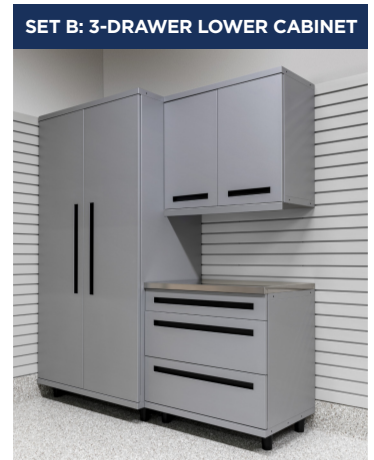

CABINETY COLOR*	HANDLE COLOR*	COUNTERTOP*
METALLIC GREY	BLACK	STAINLESS STEEL