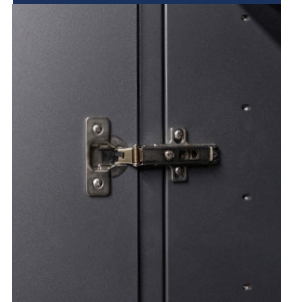

ADJUSTABLE REINFORCED SHELVES

DESIGNER BRUSHED ALUMINUM FINISH HANDLES

CABINET TOE KICK

SOFT CLOSE HINGES

COLORS*

CLOUD WHITE	ASH GREY	SANDSTONE	HARBOR BLUE
OBSIDIAN	GRAPHITE	MICA	EVERGREEN

*Visit the Garage Living showroom for material samples, as print and/or digital display colors may vary. We are always innovating. Ask about our latest product samples and updates.