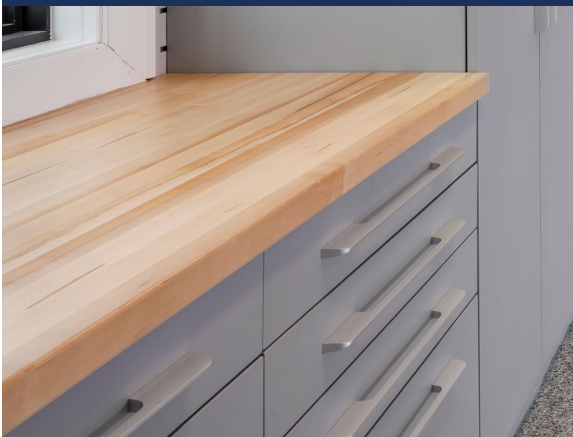

LED LIGHTS INTEGRATED WITH UNDER-MOUNTED PLUGS

SOFT CLOSE 200 LB SLIDES

SUPERIOR PAINT COATINGS

PISTON-HINGED LIFT-UP SMART TV DOOR

SINK INTEGRATION

BUTCHER BLOCK COUNTERTOP

SANDEXTM STAINLESS STEEL COUNTERTOPS & BACKSPLASHES