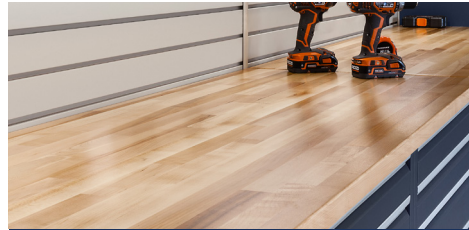

BUTCHER BLOCK